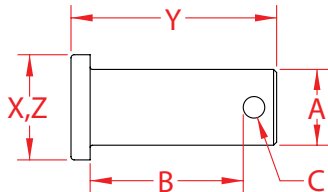

CLEVIS PIN

304 STAINLESS STEEL

Import

Precision
Machined

ITEM	A (size)	B	C	X (height)	Y (length)	Z (width)	WT (lb)	PACKAGING TYPE	EACH (qty)	INNER (qty)	CARTON (qty)	UPC
P0116-RP0508	3/16"	0.31"	0.08"	0.31"	0.50"	0.31"	0.4/100	POLYBAG	1	5	100	791506022343
P0116-RP0510	3/16"	0.41"	0.08"	0.31"	0.59"	0.31"	0.5/100	POLYBAG	1	5	100	791506022350
P0116-RP0610	1/4"	0.41"	0.09"	0.38"	0.59"	0.38"	0.9/100	POLYBAG	1	5	100	791506022367
P0116-RP0813	5/16"	0.56"	0.10"	0.44"	0.78"	0.44"	0.02	POLYBAG	1	5	100	791506022411
P0116-RP1022	3/8"	0.81"	0.10"	0.50"	1.06"	0.50"	0.03	POLYBAG	1	1	50	791506022442
P0116-RP1222	7/16"	0.88"	0.14"	0.63"	1.19"	0.63"	0.05	POLYBAG	1	1	50	791506022473
P0116-RP1325	1/2"	1.00"	0.14"	0.69"	1.34"	0.69"	0.07	POLYBAG	1	1	25	791506022503

NOTE:

ALL DIMENSIONS ARE NOMINAL (+/- 3%) AND ARE SUBJECT TO CHANGE WITHOUT NOTICE.